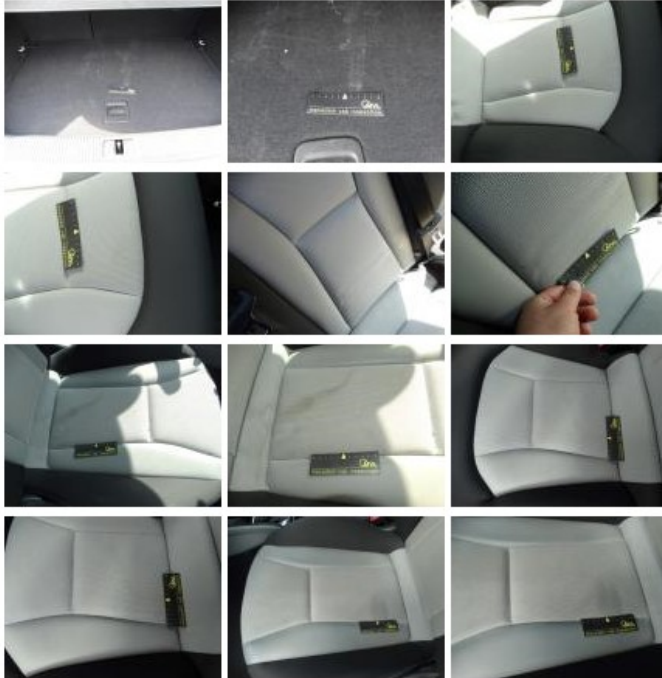

Door R L, Scratch(es), Acceptable 0,00

Alloy rim R R, Scratch(es), LI - Repair and paint (complete) 95,00

Alloy rim R L, Scratch(es), LI - Repair and paint (complete) 95,00

Interior, Stain, Cleaning 150,00