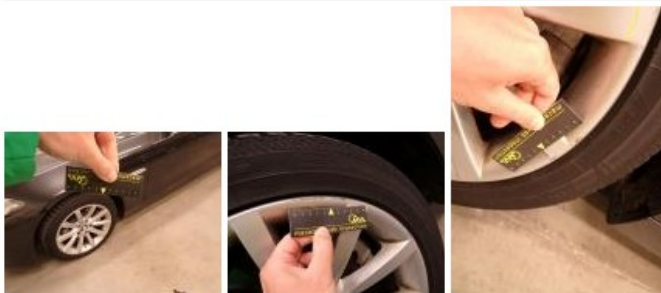

Luggage space cover, Missing, E - Replace 288,00