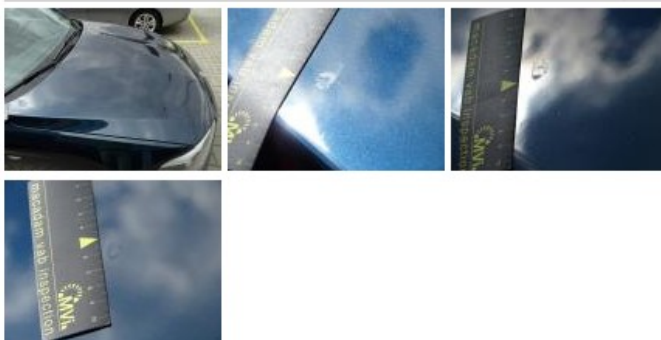

Degree of wear

	205/55/16/91 W LightMetal			
Summer tyres:	Fr.L.	Michelin: 3 mm	Fr.R.	Michelin: 3 mm
	Re.L.	Michelin: 5 mm	Re.R.	Michelin: 5 mm

Assistance equipment

Repair kit	Yes	Compressor	Yes
------------	------------	------------	------------

No pictures to display

Bonnet, Chemical pollution, LI - Repair and paint (complete) 290,08

Alloy rim F L, Scratch(es), LI - Repair and paint (complete) 95,00

Roof, Scratch(es), Acceptable 0,00

No pictures to display