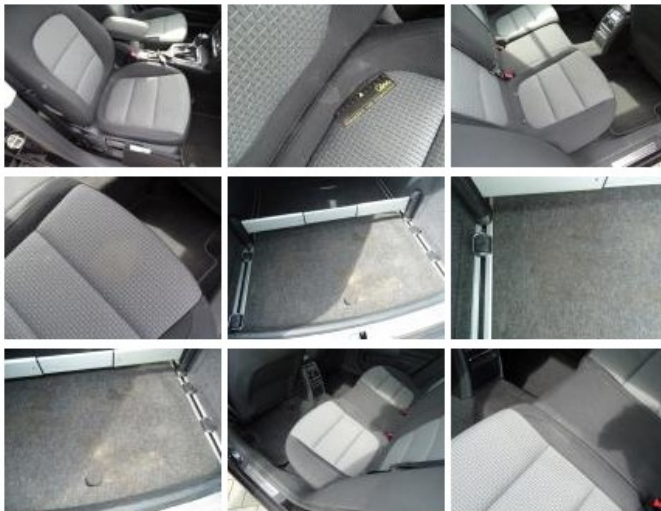

Wing F L, Scratch(es), LI - Repair and paint (complete) 264,21