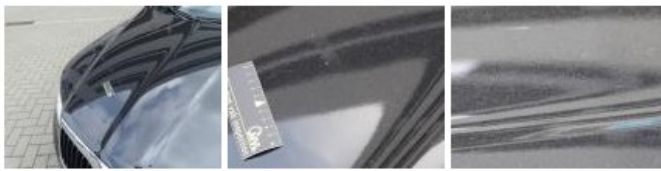

Roof, Bump(s), Acceptable 0,00

No pictures to display

Bonnet, Bad repair, Paint 0,00

Front bumper, Scratch(es), LI - Repair and paint (complete) 254,16

Door F L, Bad repair, Paint 0,00

Alloy rim F L, Scratch(es), LI - Repair and paint (complete) 95,00