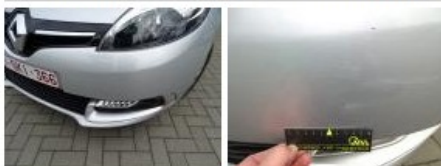

Rearlight L, Scratch(es), Acceptable			0,00
<i>No pictures to display</i>			
Wing R L, Bump(s) and scratch(es), Acceptable			0,00
<i>No pictures to display</i>			
Interior, Stain, Cleaning			100,00