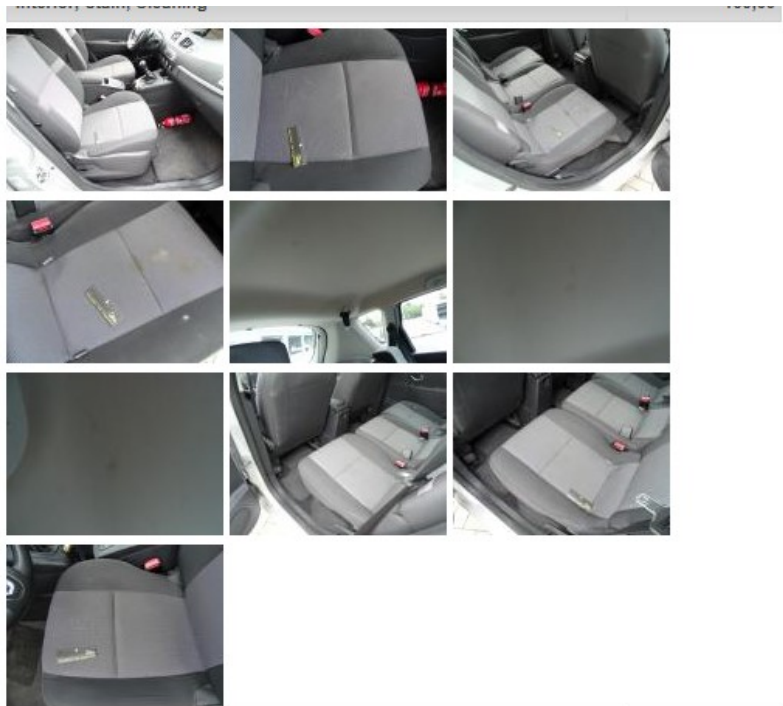

Door R L, Bump(s), Acceptable	0,00

No pictures to display

Wing R R, Bump(s), PDR - Knock out without painting	63,00

Wheel cover F R, Scratch(es), Acceptable	0,00

No pictures to display

Mirror side blinker R, Broken, E - Replace	30,00

Bumper R, Scratch(es), LI - Repair and paint (complete)	211,80