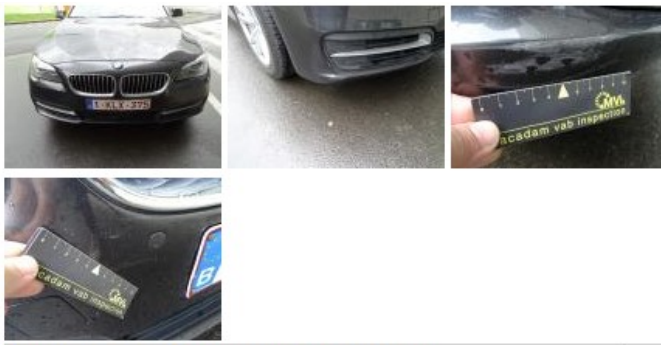

Bumper R, Bump(s), LI - Repair and paint (complete) 254,16