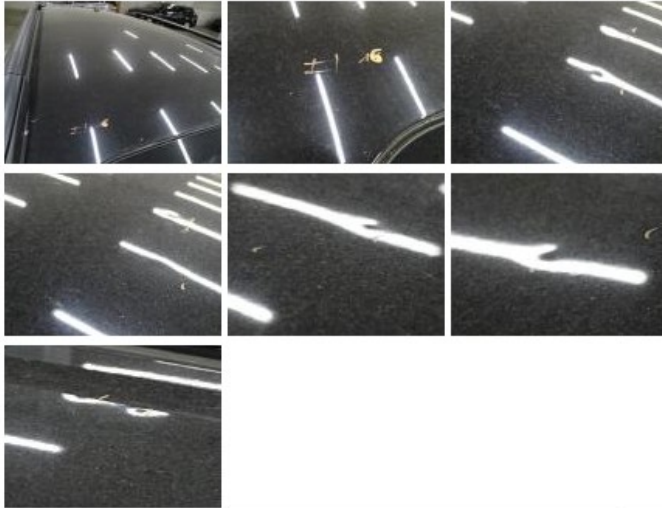

Wing R R, Bump(s) and scratch(es), LI - Repair and paint (complete) 0,00