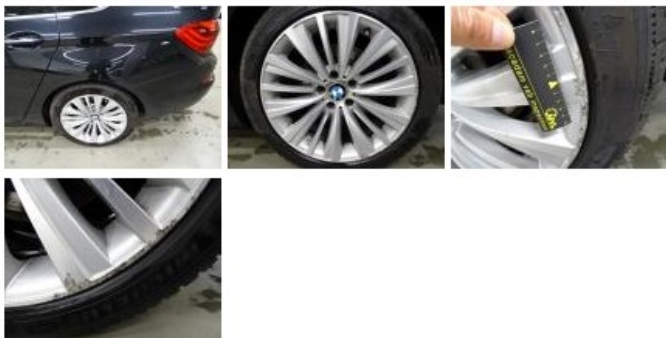

Degree of wear

	245/45/19/102 W LightMetal			
Winter tyres:	Fr.L.	Michelin: 6 mm	Fr.R.	Michelin: 6 mm
	Re.L.	Michelin: 4 mm	Re.R.	Michelin: 4 mm

Assistance equipment

Total cost ex VAT	1236,41
Alloy rim R L, Scratch(es), LI - Repair and paint (complete)	95,00