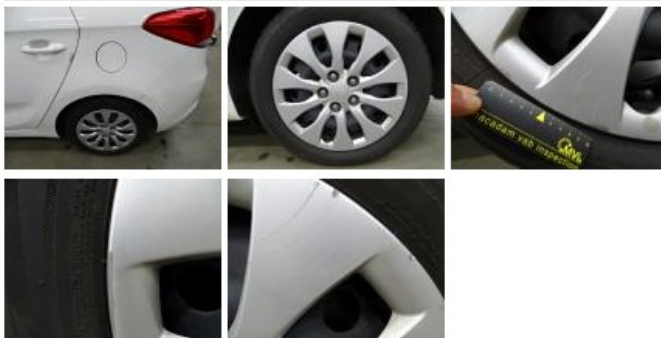

Bumper R, Scratch(es), LI - Repair and paint (complete) 211,80

Roof, Scratch(es), Acceptable 0,00

No pictures to display

Front bumper, Scratch(es), Acceptable 0,00

No pictures to display

Wheel cover R L, Scratch(es), E - Replace 30,00