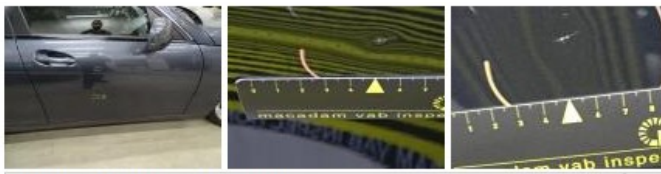

Door R L, Scratch(es), Acceptable	0,00
<i>No pictures to display</i>	
Door F L, Scratch(es), Acceptable	0,00
<i>No pictures to display</i>	
Alloy rim F R, Scratch(es), LI - Repair and paint (complete)	95,00