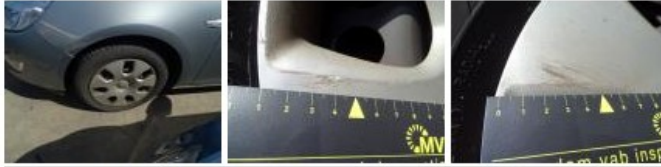

Outer door handle F R, Scratch(es), Acceptable 0,00

No pictures to display

Wing R L, Scratch(es), Acceptable 0,00

No pictures to display

Wheel cover F L, Scratch(es), E - Replace 30,00