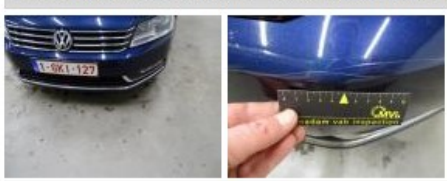

Options	
Radio CD	Sun Roof electric
Windows electric F	Panoramic roof
Windows electric R	Central consol F
Cruise Control	Luggage cover
Steering wheel multifunctional	Front parking sensors
Seats F heated	Rear parking sensors
Radio multimedia	
Type of headlighting:	Headlighting Halogen
Type of GPS:	GPS big screen color
Type of Lining:	Lining leather
Type of climate control:	Autom climate control

Limited Technical Inspection			
Airco functioning	OK	Battery functioning	Yes
Tires wear profile	OK	Power steering	Yes
Idle position	OK	Sound engine	OK
Engine startingtime	OK	Clutch test	OK
Exhaust gass	OK	Wiper fluid level	OK
Handbrake	OK	Transmission	OK
		Lighting	OK
		Wiperblades	OK

Degree of wear				
Summer tyres:	235/45/17/94 H LightMetal			
	Fr.L.	Bridgestone: 3 mm	Fr.R.	Bridgestone: 3 mm
	Re.L.	Bridgestone: 4 mm	Re.R.	Bridgestone: 4 mm

Assistance equipment	
Total cost ex VAT	501,88
Bumper R, Scratch(es), Acceptable	0,00
<i>No pictures to display</i>	
Front bumper, Scratch(es), LI - Repair and paint (complete)	211,80