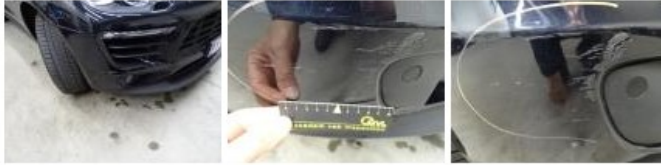

Alloy rim R L, Scratch(es), LI - Repair and paint (complete) 95,00

Front bumper, Scratch(es), LI - Repair and paint (complete) 254,16

Door R L, Scratch(es), Acceptable 0,00

No pictures to display

Bonnet, Chemical polution, LI - Repair and paint (complete) 348,09