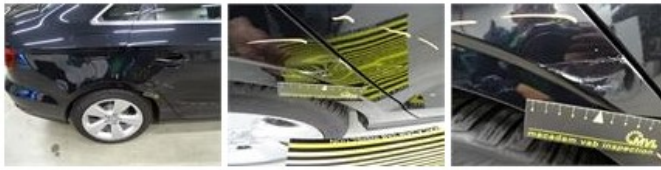

Bumper R, Scratch(es), Acceptable 0,00

No pictures to display

Wing R R, Bump(s) and scratch(es), LI - Repair and paint (complete) 308,20