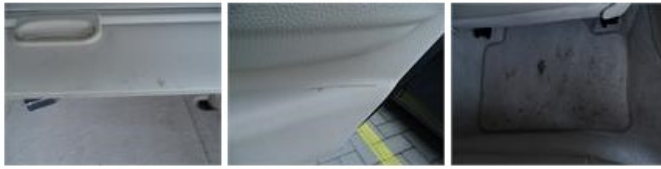

Front bumper, Scratch(es), LI - Repair and paint (complete) 211,80

Wing F R, Scratch(es), Acceptable 0,00

No pictures to display

Interior, Stain, Cleaning 50,00

Tailgate, Scratch(es), Acceptable	0,00
<i>No pictures to display</i>	
Door R R, Bump(s), PDR - Knock out without painting	75,00