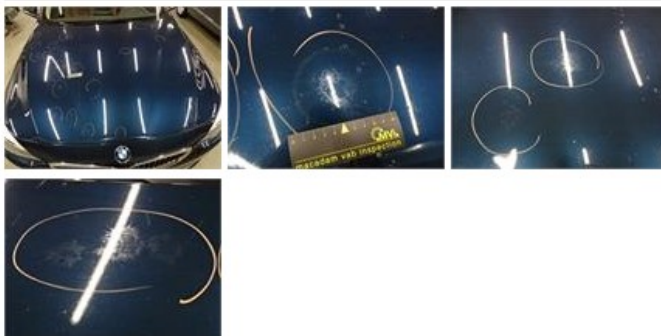

Degree of wear

	225/50/18/95 H LightMetal			
Summer tyres:	Fr.L.	Pirelli: 7 mm	Fr.R.	Pirelli: 7 mm
	Re.L.	Pirelli: 6 mm	Re.R.	Pirelli: 6 mm

Assistance equipment

	Runflat	Yes
Total cost ex VAT		3116,99
Alloy rim R L, Scratch(es), LI - Repair and paint (complete)		95,00

Interior, Dirty, Cleaning		50,00
---------------------------	--	-------

Wing R R, Bump(s) and scratch(es), LI - Repair and paint (complete) 308,20

Roof pillar R, Chemical polution, LI - Repair and paint (complete) 220,18

Bonnet, Chemical polution, LI - Repair and paint (complete) 290,08

Alloy rim R R, Scratch(es), LI - Repair and paint (complete) 95,00

Alloy rim F R, Scratch(es), LI - Repair and paint (complete) 95,00

Door R L, Chemical pollution, LI - Repair and paint (complete) 318,35