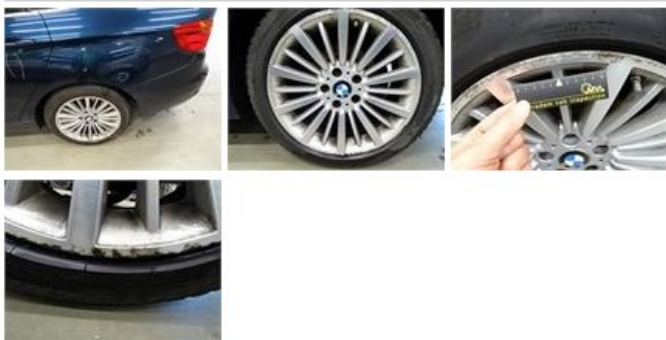

Degree of wear

	225/50/18/95 H LightMetal			
Summer tyres:	Fr.L.	Pirelli: 7 mm	Fr.R.	Pirelli: 7 mm
	Re.L.	Pirelli: 6 mm	Re.R.	Pirelli: 6 mm

Assistance equipment

	Runflat	Yes
Total cost ex VAT		3116,99
Alloy rim R L, Scratch(es), LI - Repair and paint (complete)		95,00