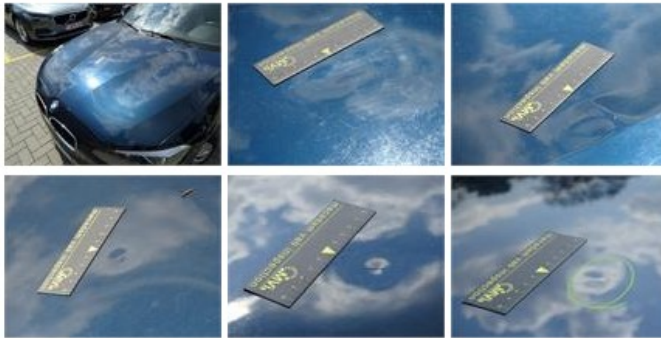

No pictures to display

Door R.L. Bump(s), PDP, Knock out without painting **82,80**

Door R L, Bump(s), PDR - Knock out without painting 02,00

Bonnet, Bump(s), PDR - Knock out without painting 225,60

Bonnet, Chemical polution, LI - Repair and paint (complete) 290,08