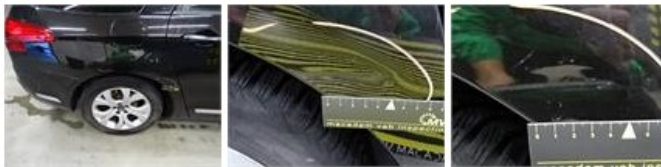

No pictures to display

Bumper R, Scratch(es), Smart repair 110,64

Door F R, Scratch(es), Acceptable 0,00

No pictures to display

Wing R R, Bump(s) and scratch(es), LI - Repair and paint (complete) 308,20

Tailgate, Bump(s) and scratch(es), LI - Repair and paint (complete) 301,68