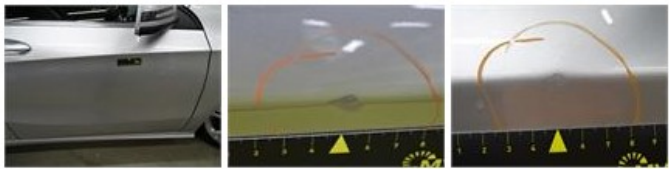

Door F R, Bump(s) and scratch(es), LI - Repair and paint (complete) 318,35