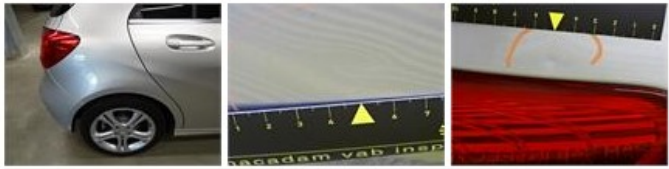

Wing R R, Bump(s), LI - Repair and paint (complete) 308,20