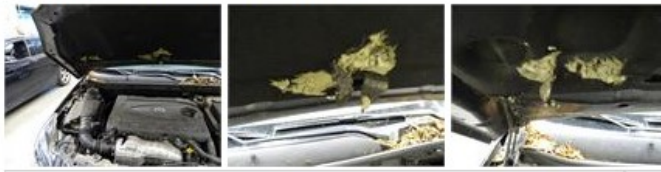

Door R L, Scratch(es), Acceptable 0,00

No pictures to display

Roof, Chemical polution, LI - Repair and paint (complete) 481,50

Rear window, Scratch(es), Acceptable 0,00

No pictures to display

Front bumper, Scratch(es), LI - Repair and paint (complete) 211,80

Bumper R, Scratch(es), LI - Repair and paint (complete) 211,80

Alloy rim F R, Scratch(es), LI - Repair and paint (complete) 95,00