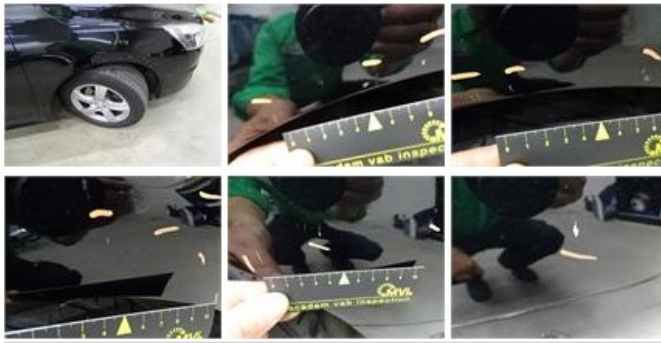

Door R L, Scratch(es), Acceptable	0,00
-----------------------------------	------

No pictures to display

Wing F R, Scratch(es), LI - Repair and paint (complete)	220,18
---	--------

Tailgate, Scratch(es), Acceptable	0,00
<i>No pictures to display</i>	
Roof, Bump(s), PDR - Knock out without painting	63,00