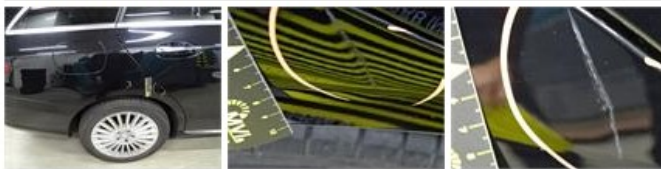

Wing F R, Scratch(es), Acceptable 0,00

No pictures to display

Wing R R, Bump(s) and scratch(es), LI - Repair and paint (complete) 308,20