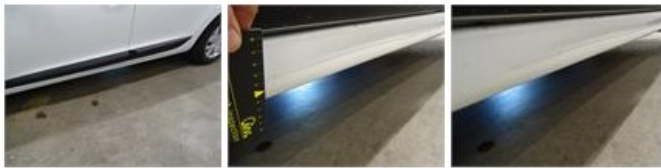

Mirror side blinker L, Damaged, E - Replace 30,00

Wheel cover F L, Scratch(es), Acceptable 0,00

No pictures to display

Sill outer R, Bump(s), LI - Repair and paint (complete) 310,50

Sill outer L, Bump(s) and scratch(es), LI - Repair and paint (complete) 310,50