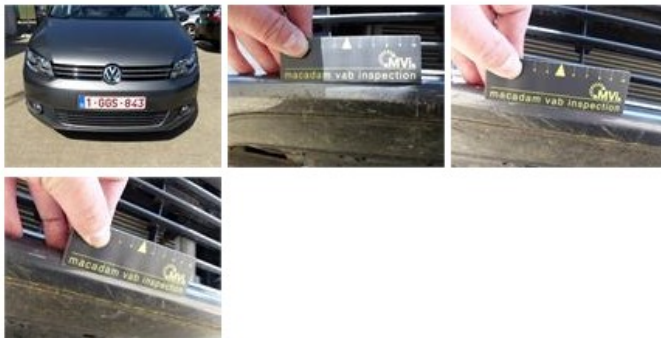

Wing R R, Bump(s), Acceptable 0,00

No pictures to display

Ignition key, Missing, E - Replace 150,00

Engine protective plate, Hole, E - Replace 96,20