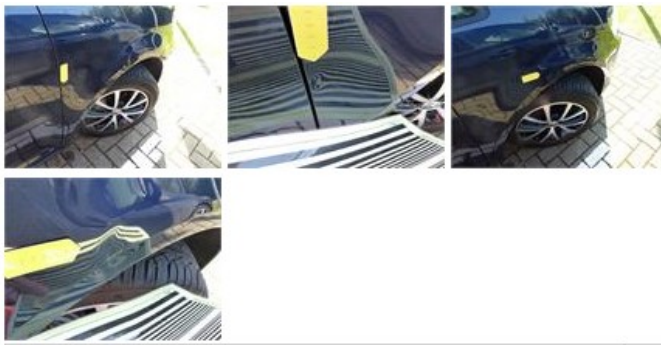

Bumper R, Scratch(es), LI - Repair and paint (complete) 211,80

Door R L, Bump(s), Acceptable 0,00

No pictures to display

Bonnet, Scratch(es), Acceptable 0,00

No pictures to display

Door R R, Bump(s) and scratch(es), It - Spot repair 115,56

Wing R R, Bump(s), LI - Repair and paint (complete) 356,20

Door F R, Bump(s), Acceptable 0,00

No pictures to display

Rearview mirror L complete, Broken, E - Replace 168,00

Door F L, Bump(s), Acceptable 0,00

No pictures to display

Wing F L, Scratch(es), Acceptable 0,00

No pictures to display

Rocker panel inner F R, Bump(s), LI - Repair and paint (complete) 115,56