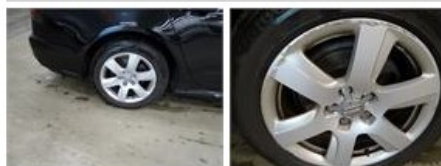

Alloy rim R L, Scratch(es), Acceptable	0,00

No pictures to display

Bumper R, Scratch(es), Acceptable	0,00

No pictures to display

Alloy rim F R, Scratch(es), LI - Repair and paint (complete)	95,00