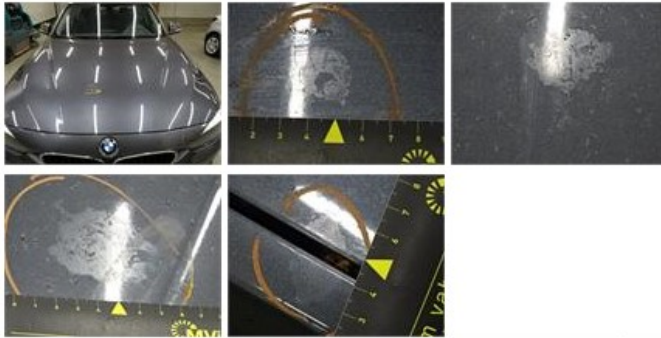

No pictures to display

Front bumper, Bad repair, Acceptable 0,00

Bonnet, Chemical polution, LI - Repair and paint (complete) 290,08

Wing R L, Scratch(es), Acceptable 0,00

No pictures to display

Wing F R, Chemical polution, LI - Repair and paint (complete) 220,18