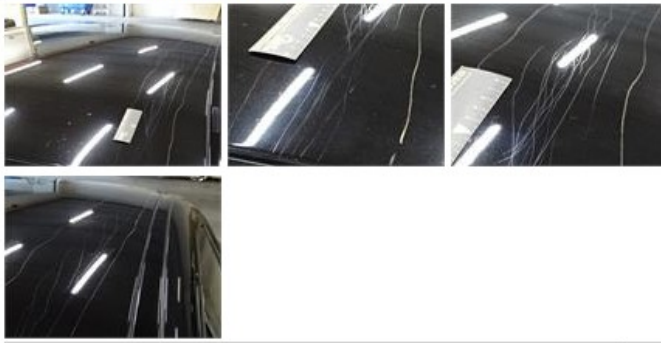

Alloy rim F L polished, Scratch(es), LI - Repair and paint (complete) 95,00