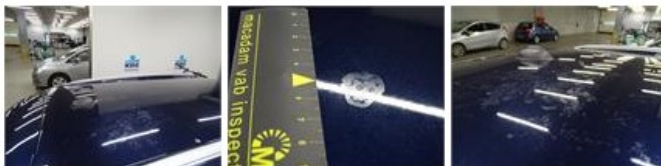

Roof, Chemical pollution, LI - Repair and paint (complete) 481,50