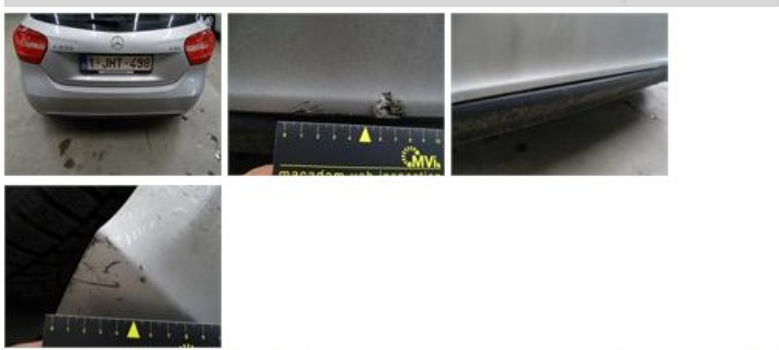

Alloy rim R R, Scratch(es), Acceptable	0,00