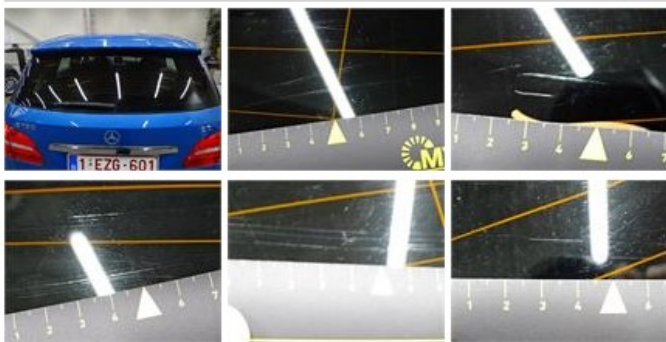

MERCEDES B: 1EZG601			
Vinnumber:	WDD2462001J165558	Versionname:	B 180 CDI BE 109PK
First Registrationdate:	26/04/2013	Fiscalpower:	
Expertise Mileage:	102654	Power Kw:	80
Bodytype:		Body color:	Blue
Gearbox:	MAN 6 VIT	Paint type:	Metalic
Transmission:		Rims summer:	Steel
Fueltype:	Diesel	Oil level:	OK
Battery functioning:	Yes	Parking lot:	1208
Number of doors:	5		
Number of seats:	5		
Number head rests:	5		
Rims summer:	Steel		
Category:	Passenger Car		
Oil level:	OK		

Options	
Radio CD	Central consol F
Windows electric F	Luggage cover
Windows electric R	
Steering wheel multifunctional	
Type of headlighting	Headlighting Halogen
Type of GPS	GPS big screen color
Type of Lining	Lining fabrics
Type of climate control	Manual climate control

Limited Technical Inspection			
Airco functioning	OK	Battery functioning	Yes
Tires wear profile	OK	Power steering	Yes
Idle position	OK	Sound engine	OK
Engine startingtime	OK	Clutch test	OK
Exhaust gass	OK	Wiper fluid level	OK
Handbrake	OK	Transmission	OK
		Lighting	OK
		Wiperblades	OK

Degree of wear				
Winter tyres:	195/65/15/91 T Steel			
	Fr.L.	Michelin: 4 mm	Fr.R.	Michelin: 4 mm
	Re.L.	Michelin: 5 mm	Re.R.	Michelin: 5 mm

Assistance equipment			
Repair kit	Yes	Compressor	Yes

Total cost ex VAT	1448,50
Rear window, Scratch(es), E - Replace	0,00