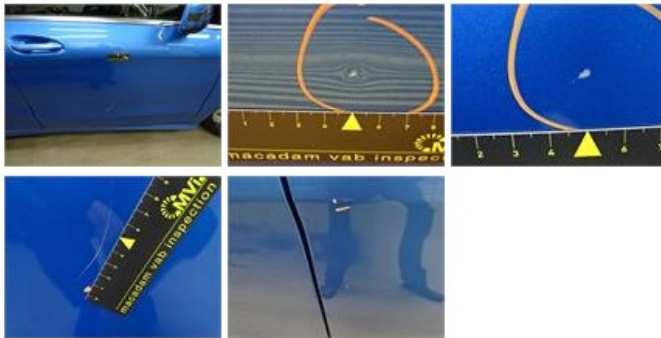

Wing F L, Scratch(es), Acceptable 0,00

No pictures to display

Wheel cover F R, Scratch(es), E - Replace 30,00

Interior, Dirty, Cleaning 50,00

Door F R, Bump(s) and scratch(es), LI - Repair and paint (complete) 318,35