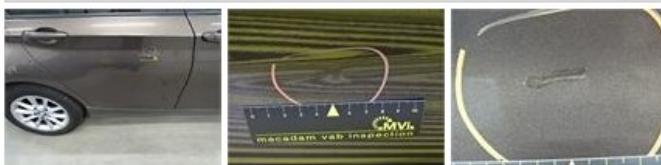

Door F R, Scratch(es), LI - Repair and paint (complete)	318,35