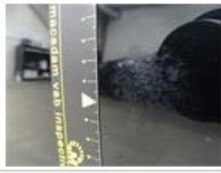

Rearview mirror housing L, Scratch(es), LI - Repair and paint (complete) 115,56

Door F L, Chemical polution, LI - Repair and paint (complete) 318,35

Front bumper, Scratch(es), LI - Repair and paint (complete) 211,80