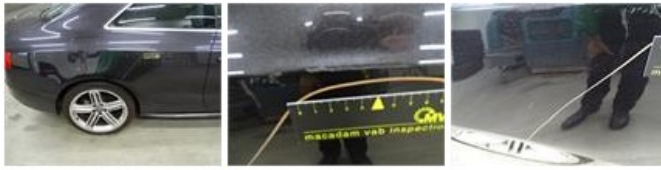

Seat cover F L, Damaged, E - Replace

44,00