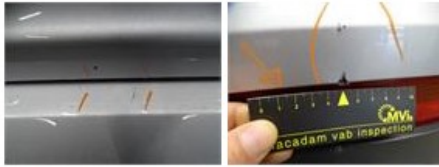

Bumper R, Scratch(es), LI - Repair and paint (complete) 254,16