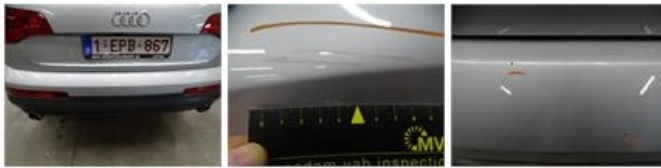

Bumper R, Scratch(es), LI - Repair and paint (complete) 254,16