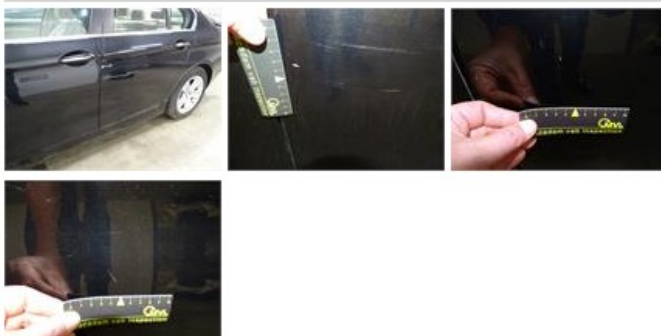

Assistance equipment

Total cost ex VAT	2190,60
Door R L, Scratch(es), LI - Repair and paint (complete)	382,02

Bumper R, Bump(s) and scratch(es), LI - Repair and paint (complete)	254,16