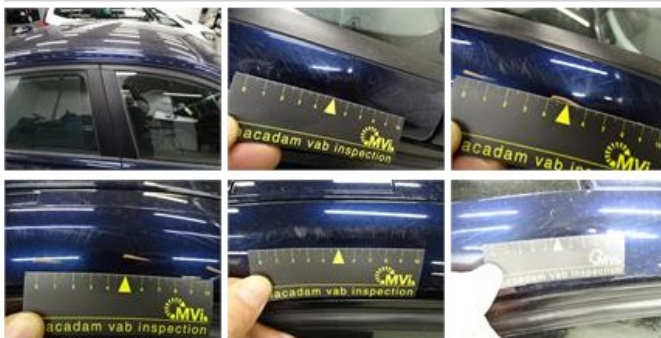

Wing R L, Bump(s), LI - Repair and paint (complete) 308,20