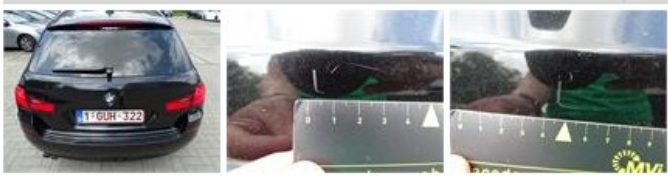

Assistance equipment

	Runflat	Yes

Total cost ex VAT	1254,44

Tailgate, Bump(s) and scratch(es), LI - Repair and paint (complete)	362,02