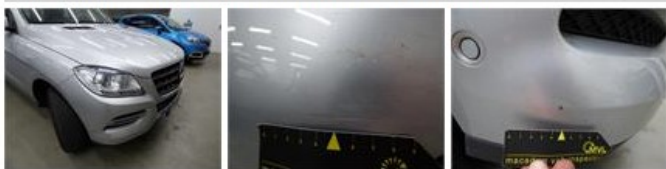

Assistance equipment

Emergency spare wheel	Yes	Jack	Yes

Total cost ex VAT	1538,04

Tailgate, Bump(s), Acceptable	0,00

No pictures to display

Front bumper, Scratch(es), LI - Repair and paint (complete)	254,16