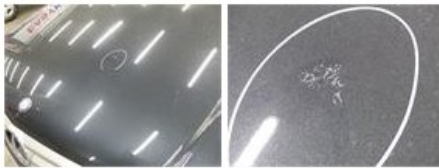

Alloy rim R R, Scratch(es), LI - Repair and paint (complete) 95,00