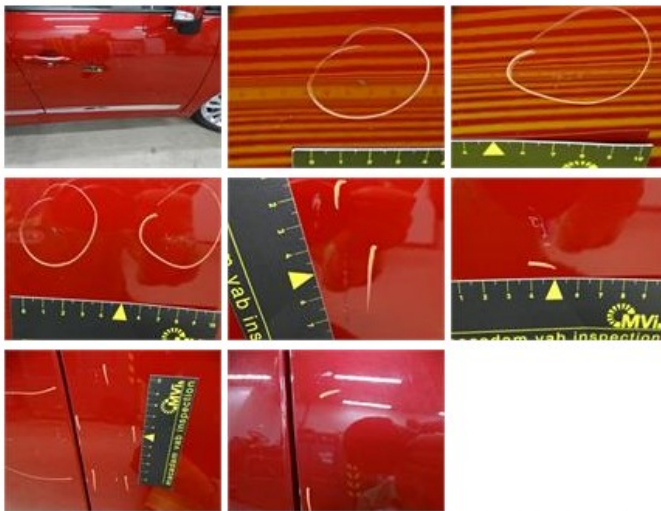

Bumper R, Bump(s) and scratch(es), LI - Repair and paint (complete) 211,80