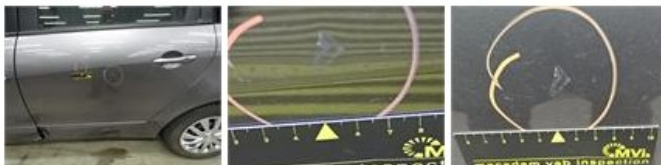

Assistance equipment

Spare wheel	Yes	Jack	Yes

Total cost ex VAT	318,35
Door F R, Scratch(es), Acceptable	0,00

No pictures to display

Door R L, Bump(s) and scratch(es), LI - Repair and paint (complete)	318,35