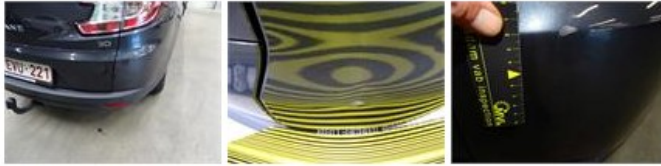

Total cost ex VAT	2896,10
Front bumper, Scratch(es), Acceptable	0,00

No pictures to display

Roof, Hail damage, PDR - Hail	550,00
-------------------------------	--------

Bumper R, Bump(s) and scratch(es), It - Spot repair 115,56