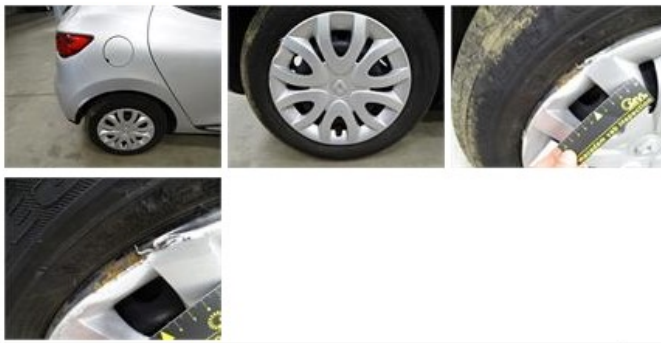

Wheel cover F R, Damaged, E - Replace 24,00

Interior, Dirty, Cleaning 0,00

Wheel cover F L, Damaged, E - Replace 24,00

Bumper R, Scratch(es), LI - Repair and paint (complete) 169,44

Tailgate, Bump(s) and scratch(es), LI - Repair and paint (complete) 241,34

Rocker panel inner R L, Scratch(es), Acceptable 0,00

No pictures to display

Front bumper, Scratch(es), LI - Repair and paint (complete) 169,44