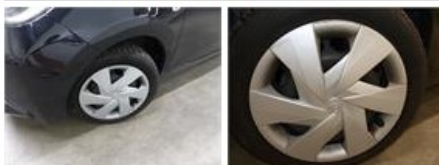

Door F L, Scratch(es), Acceptable	0,00

No pictures to display