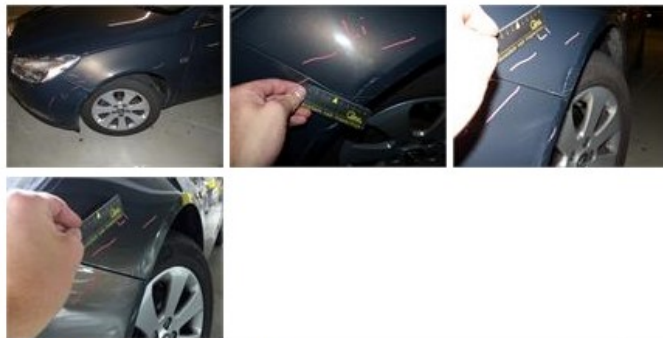

Wing R L, Scratch(es), Acceptable	0,00
<i>No pictures to display</i>	
Door R L, Scratch(es), Acceptable	0,00
<i>No pictures to display</i>	
Rear bulkhead lining, Scratch(es), Acceptable	0,00
<i>No pictures to display</i>