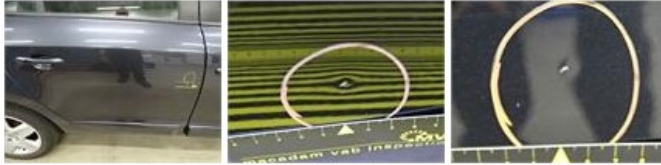

Wing R L, Bump(s), Acceptable 0,00

No pictures to display 0,00

Wheel cover F R, Scratch(es), Acceptable 0,00

No pictures to display

Door R R, Bump(s) and scratch(es), LI - Repair and paint (complete) 318,35