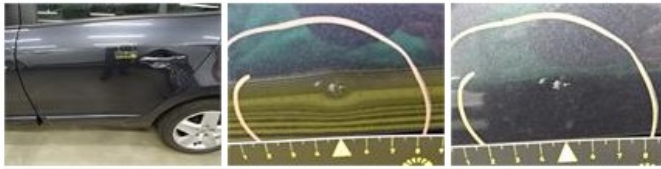

Bonnet, Hail damage, PDR - Hail 375,00

Roof, Chemical polution, LI - Repair and paint (complete) 481,50

Interior, Dirty, Cleaning 0,00

Bonnet, Chemical polution, LI - Repair and paint (complete) 290,08

Door R L, Bump(s) and scratch(es), LI - Repair and paint (complete) 318,35

Wing R L, Bump(s), Acceptable 0,00

No pictures to display 0,00

Wheel cover F R, Scratch(es), Acceptable 0,00

No pictures to display

Door R R, Bump(s) and scratch(es), LI - Repair and paint (complete) 318,35