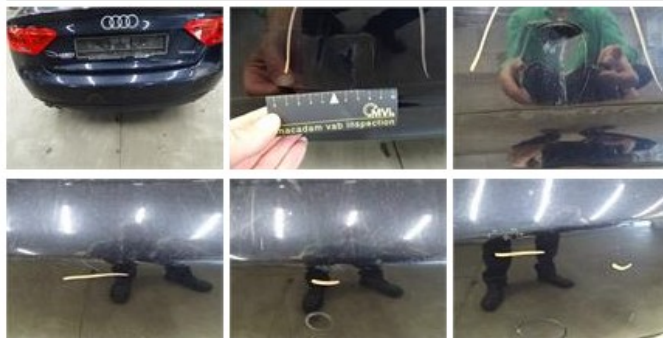

Alloy rim R L, Scratch(es), LI - Repair and paint (complete) 95,00