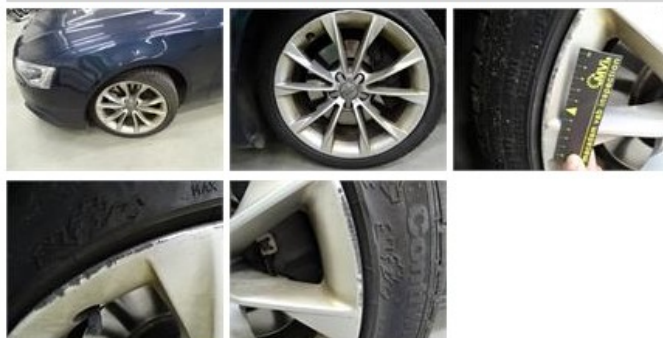

Bumper R, Bump(s) and scratch(es), LI - Repair and paint (complete) 254,16