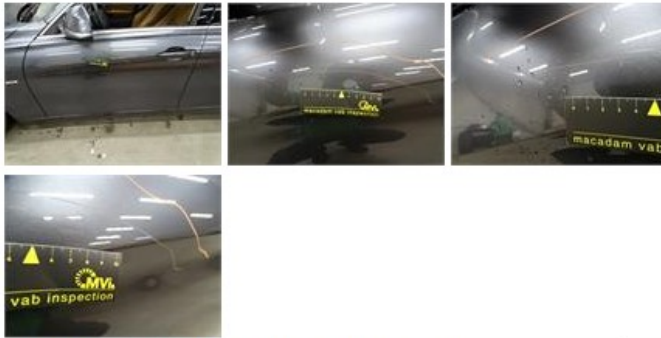

Door F L, Scratch(es), LI - Repair and paint (complete) 318,35

Wing R L, Scratch(es), LI - Repair and paint (complete) 308,20