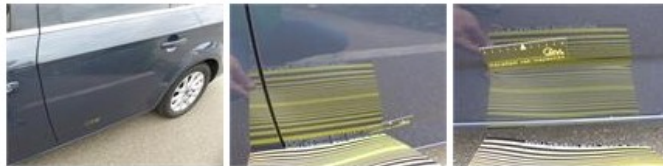

Door R L, Bad repair, LI - Repair and paint (complete) 318,35

Door R R, Scratch(es), LI - Repair and paint (complete) 0,00